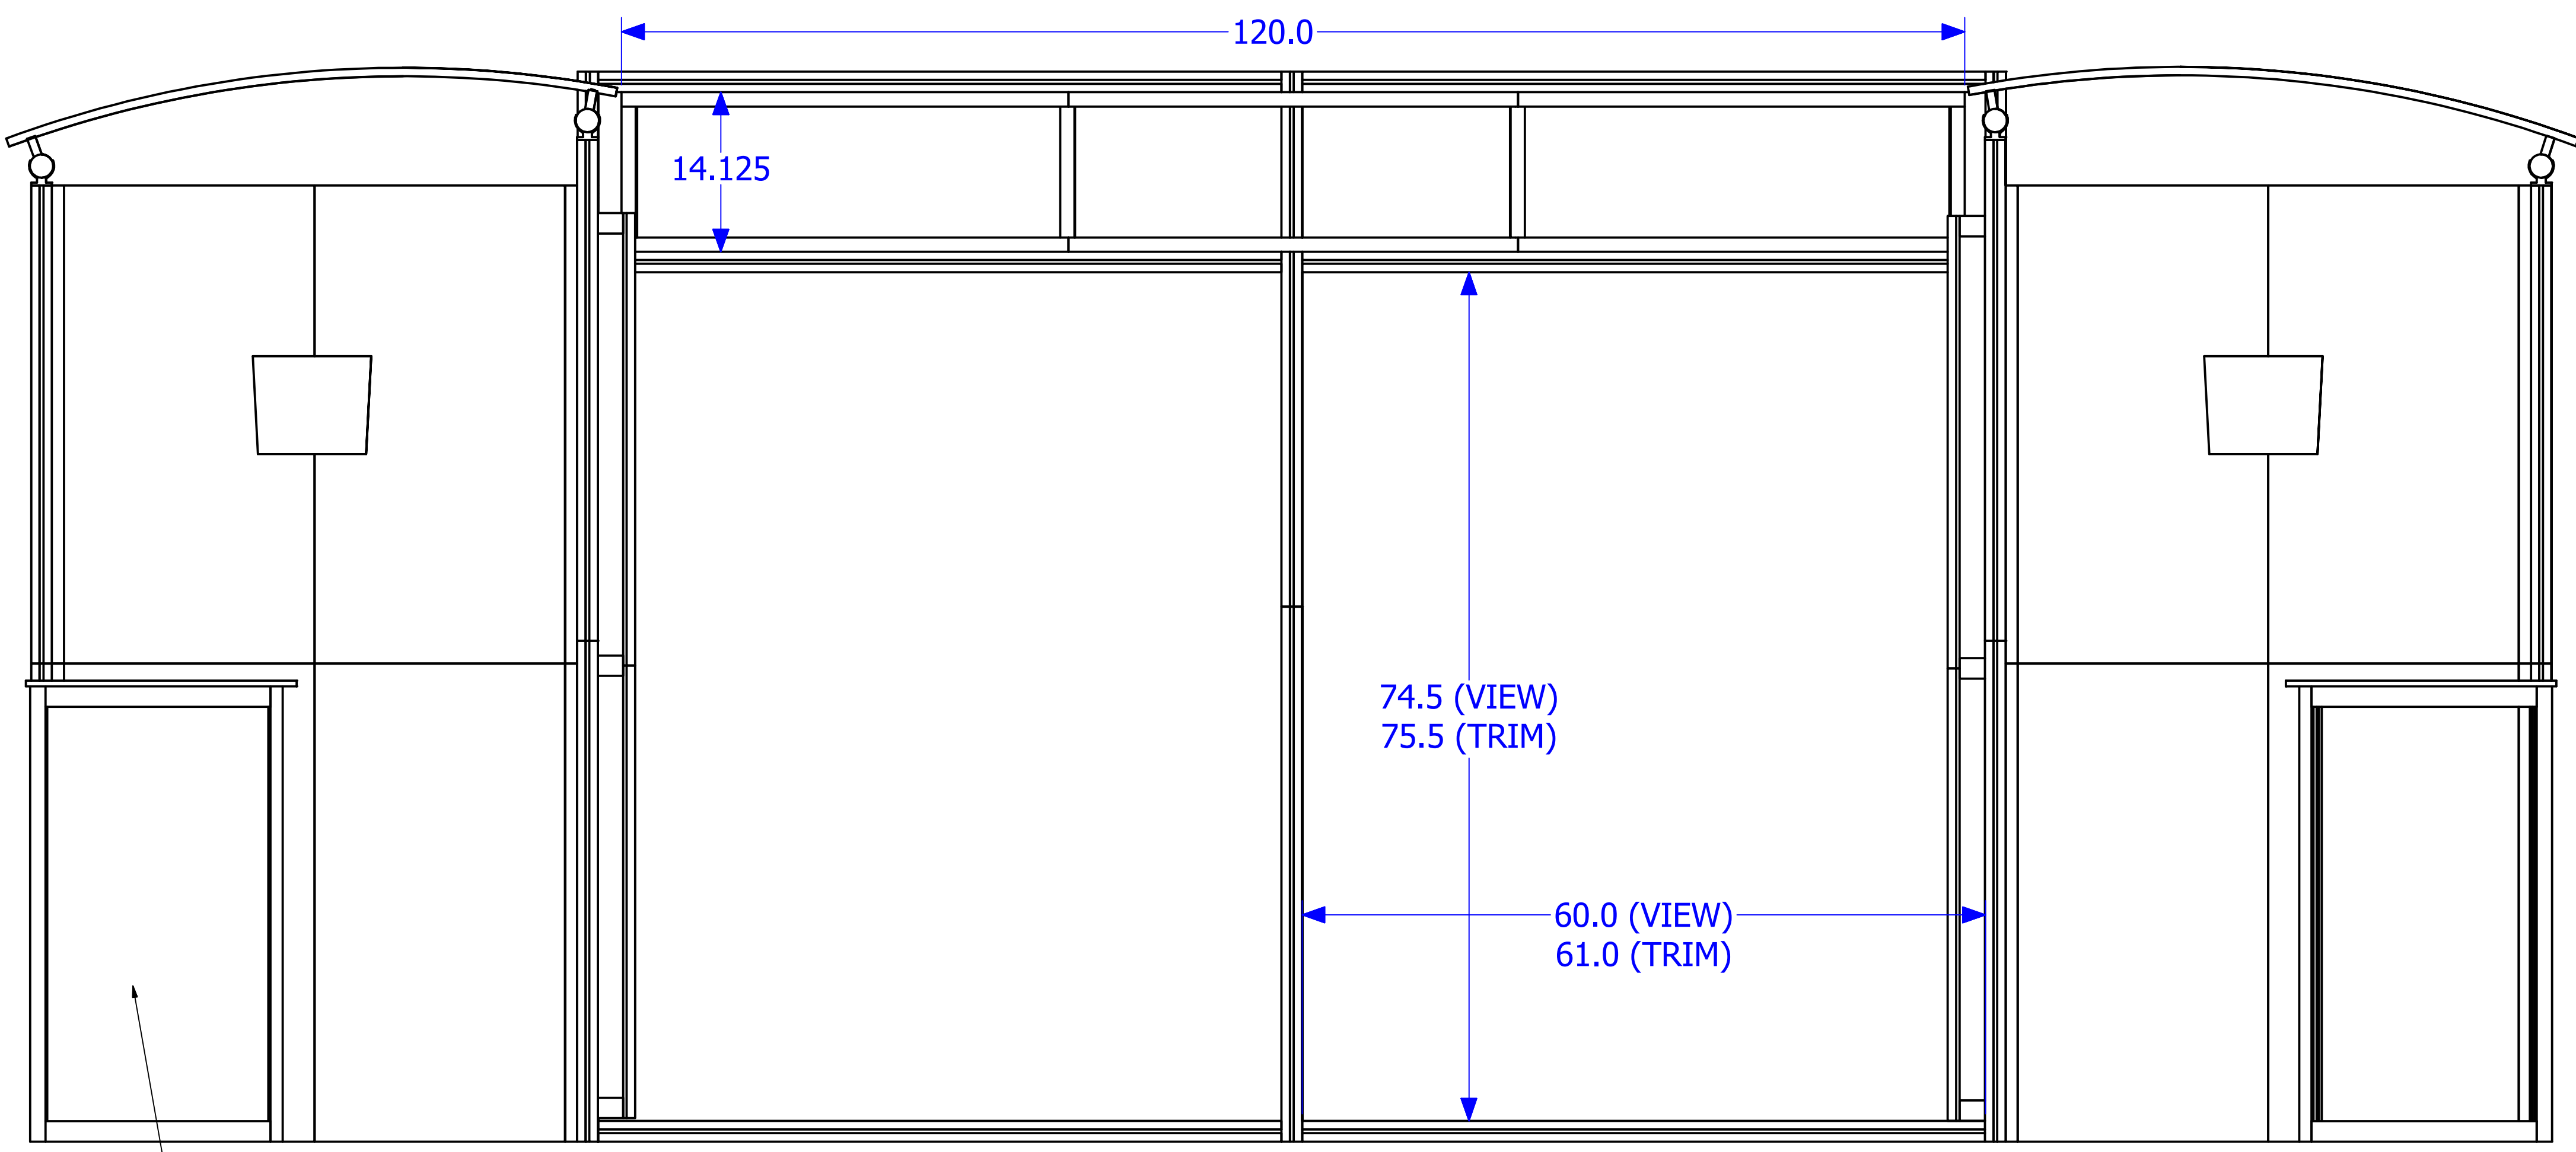

GRAPHIC SPECS	
PRODUCT NAME:	ECO-2004 (CERRO)
MATERIAL:	PARADISE FABRC
VIEWABLE SIZE:	(2) 61" x 75.5"h
MATERIAL:	ECO POLY
VIEWABLE/TRIM SIZE:	(1) 120" x 14.125"
	Velcro Backside Perimeter
ESTIMATED GRAPHIC PACKAGE	\$1450 RETAIL
EFFECTIVE DATE:	8/1/2011

INFILL: 23.5" x 36.875

**Please use this document for reference only.
Contact your distributor for final graphic templates per order.**

DRAWN michaelmccord	7/20/2011	TITLE	
CHECKED		ECO-2004 GRAPHIC SPECS	
QA		SIZE	D
MFG		DWG NO	ECO-2004 (CERRO) GFX SPECS
APPROVED		SCALE	
		SHEET 1 OF 1	